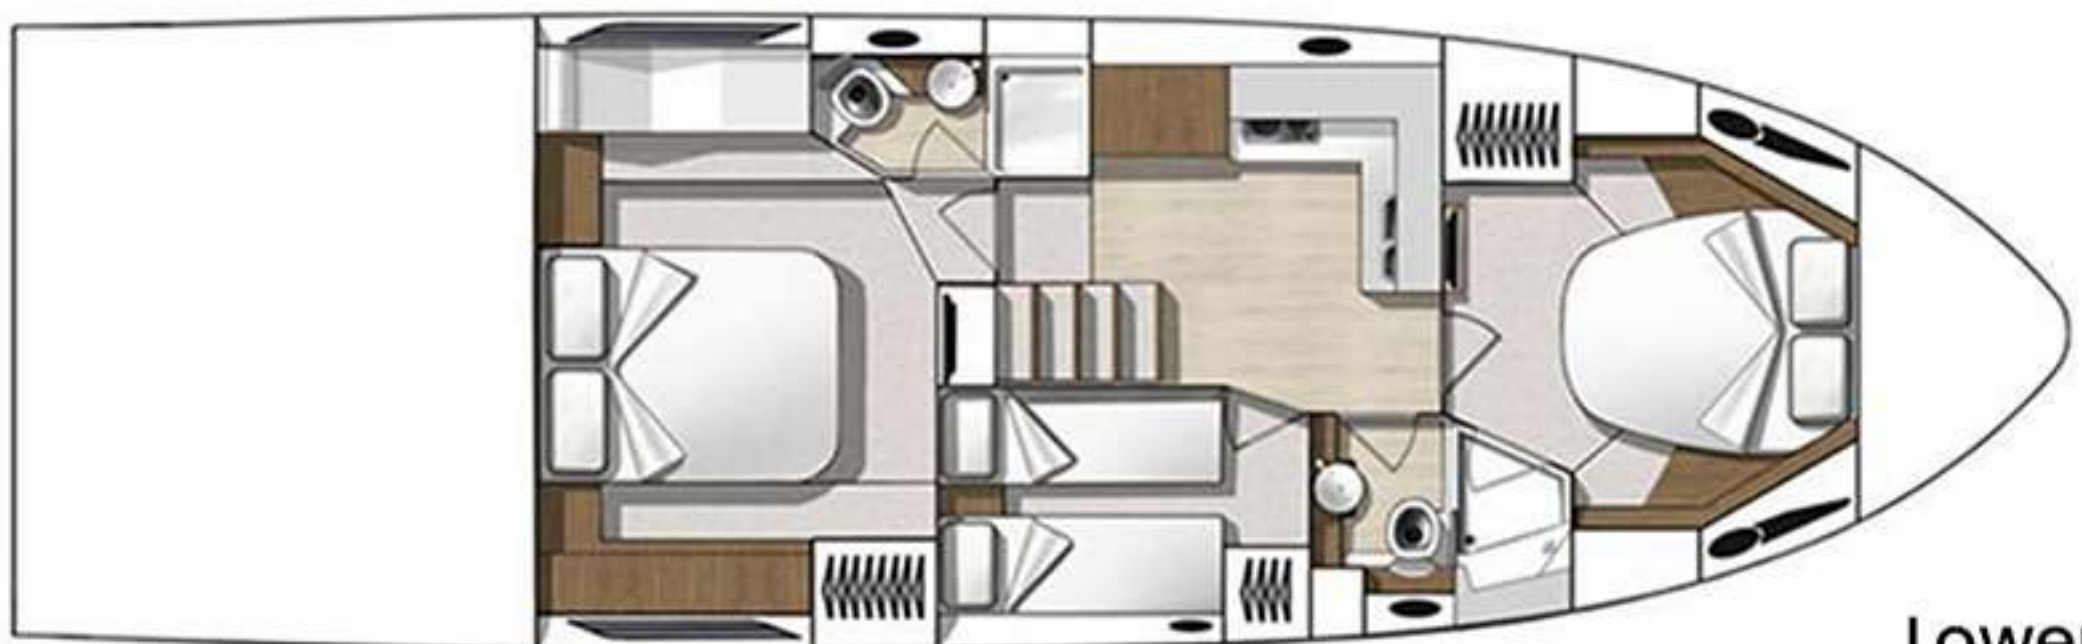

GRAN TURISMO - 51'7" (15.73m) - Beneteau GT 49 - 2017

Profile

Top Deck

Main Deck

Lower Deck

GRAN TURISMO - General Arrangement